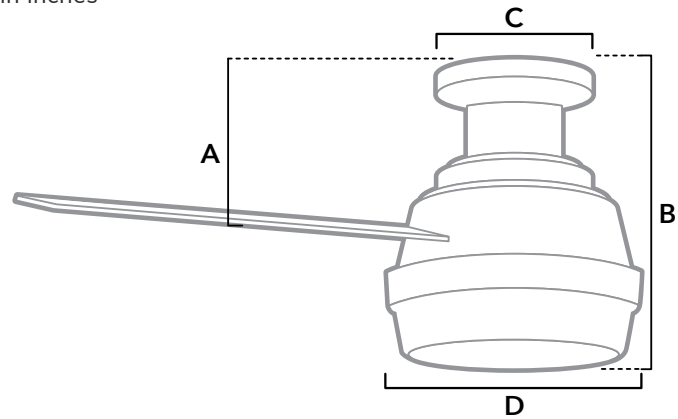

DIMENSIONS

Measured in inches

- A. 8.08
- B. 12.32
- C. 6.69
- D. 11

50400 | Matte Black Body with Matte Black or Dark Walnut Blades

ADDITIONAL FINISHES

50399 | Fresh White Body with Washed Oak or Fresh White Blades

FAN SPECIFICATIONS

Motor Type	Reversible	Wire Length	Control Type	Downrod	Location	Blade #	Add'l Sizes
AC	YES	8" Low Profile	Handheld Remote	N/A	Damp	4	52", 60"

AIRFLOW AND LIGHT SPECIFICATIONS

AVG Airflow	Airflow Efficiency	CFM High	Voltage	Bulbs Included	Output Per Bulb	Watts Per Bulb	Bulb Type	Base Type	LED Light Kit	CRI	CCT (Kelvins)	Dimmable
2567	60	3691	120v/60Hz	2	800	9W	LED	E26	Yes	80	3,000	Yes